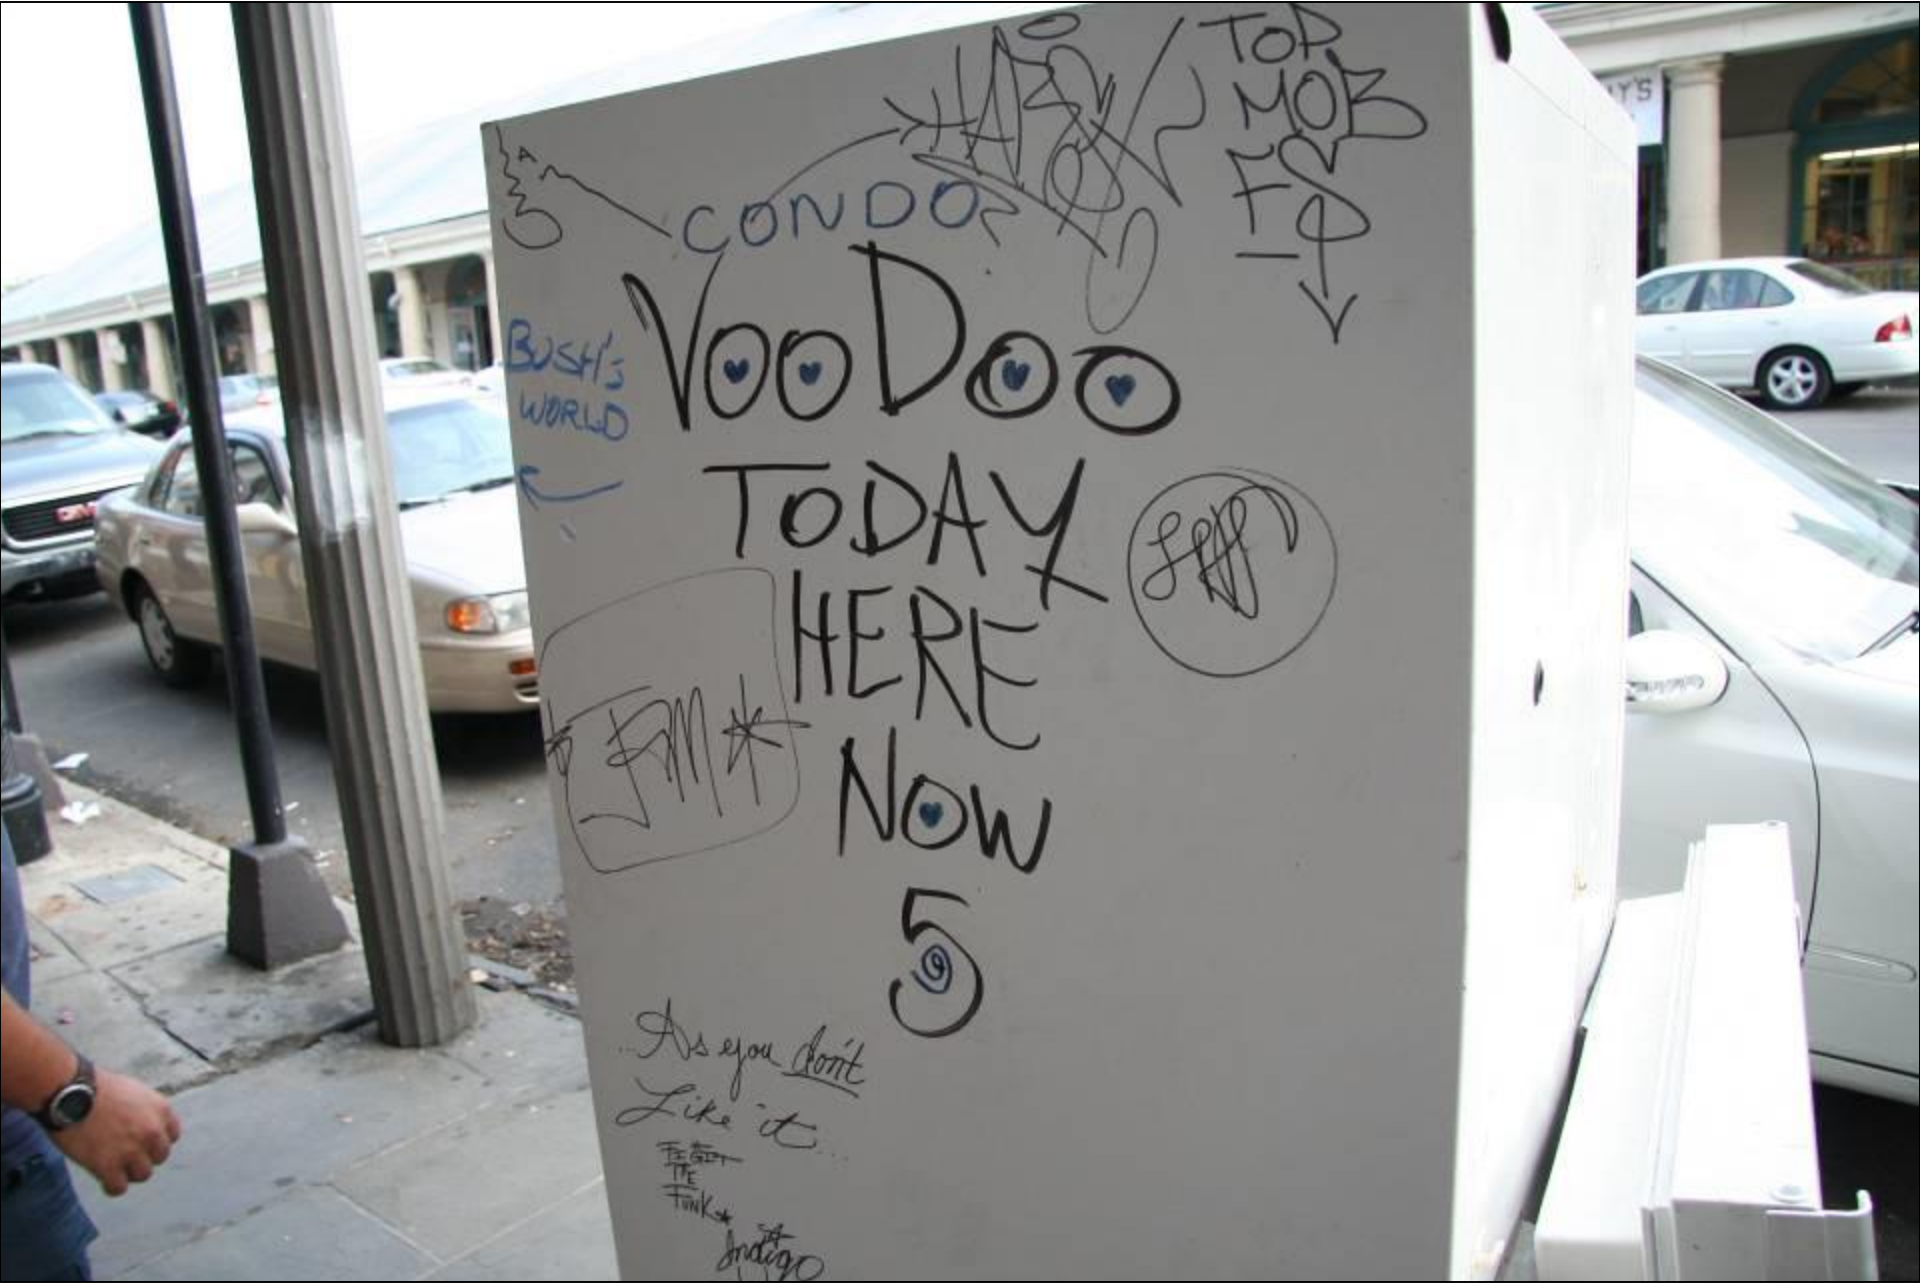

A common observation:
Taped-up refrigerators
and freezers

St. Peter

SPEED
LIMIT
25

ART ACCENT

FLEA
MKT ↑

OPEN
7 DAYS

FLEA
MKT

CONDOR
Voo Doo
TODAY
HERE
NOW
5

TOP
MOB
1
2
3
4
5
↓

BUSH'S
WORLD

As you don't
Like it...
FIGHT
THE
FUNK*
Indigo

Handwritten scribbles and symbols, including a large 'X' and a circle with scribbles.

Inside of house.

Homes and belongings damaged by New Orleans flood waters